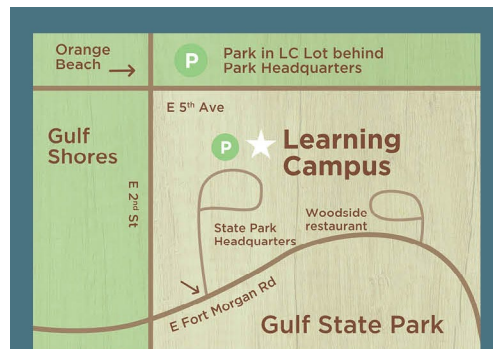

WEDNESDAY, June 22

1:00 PM - 2:00 PM *Race to the Moon / All Ages / Free* – The greatest exploration of our Moon began with NASA's *Apollo* program in the late 1960's. Now, 50 years later, NASA has launched the sister program, *Artemis*, to land the first woman on the Moon by 2024. You will journey back in time to the beginning of space exploration and conclude with what the future may hold.

THURSDAY, June 23

1:00 PM - 2:00 PM *Serene Sirens / All Ages / Free* – Manatees, sea cows, mermaids – these majestic marine mammals have been known by many names. Come to the Learning Campus to learn about these fascinating marine herbivores.

FRIDAY, June 24

9:00 AM - 10:00 AM *Guided Pier Walk / All Ages / \$2.00 per person** – Join our Naturalists as they guide you on an exclusive tour of the Pier. Learn all about the history and excitement of this resilient landmark! *FEES - It costs \$3.00 per vehicle to park at the pier for two hours. If you are staying at the Campground, Learning Campus, or Cabin/Cottage, parking is free with your pass. There is a \$2.00 per person sightseeing fee to walk on the pier. If you're an overnight guest at the park, sightseeing is free. Please visit the concession stand to purchase/pick up pier sightseeing wristbands and meet at the picnic tables across from the tackle shop. (Weather dependent)