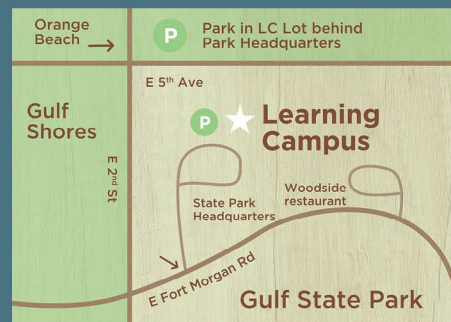

TUESDAY, August 23

1:00 PM - 2:00 PM *Talk About Turtles / All Ages / Free* – Come to the *Learning Campus* to learn some of the interesting facts about the turtles that can be found around Gulf State Park, including the protected Gopher Tortoise.

WEDNESDAY, August 24

1:00 PM - 2:00 PM *Pirates of Perdido Bay / All Ages / Free* – Come to the *Learning Campus* to hear exciting tales of the local pirates who traversed the Gulf of Mexico in search of treasure!

THURSDAY, August 25

1:00 PM - 2:00 PM *What Animals Leave Behind / All Ages / Free* – Tracks, scat, feathers, and more! Traces of animals are left all over the park. We'll learn about what they leave behind and take a short walk to try and find some!

FRIDAY, August 26

9:00 AM - 10:00 AM *Guided Pier Walk / All Ages / $2.00 per person** – Join our Naturalists as they guide you on an exclusive tour of the Pier. Learn all about the history and excitement of this resilient landmark! *FEES - It costs $3.00 per vehicle to park at the pier for two hours. If you are staying at the Campground, Learning Campus, or Cabin/Cottage, parking is free with your pass. There is a $2.00 per person sightseeing fee to walk on the pier. If you're an overnight guest at the park, sightseeing is free. Please visit the concession stand to purchase/pick up pier sightseeing wristbands and meet at the picnic tables across from the tackle shop. (Weather dependent)

20249A State Park Rd
Gulf Shores, AL 36542

Email: info@learningcampusgsp.com
Call: (251) 923-3101