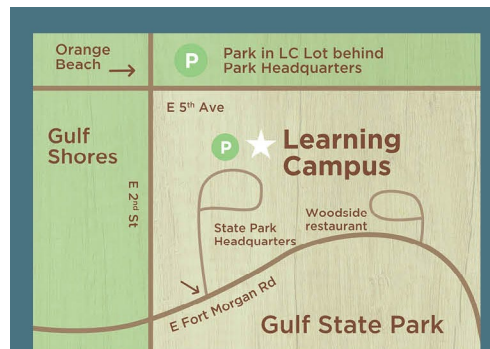

TUESDAY, September 6

1:00 PM - 2:00 PM *Talk About Turtles / All Ages / Free* – Come to the *Learning Campus* to learn some of the interesting facts about the turtles that can be found around Gulf State Park, including the protected Gopher Tortoise.

WEDNESDAY, September 7

1:00 PM - 2:00 PM *The Zodiac / All Ages / Free* – Each Zodiac sign holds great history and character in our culture! Learn about the zodiac signs and how to locate them in the night sky.

THURSDAY, September 8

1:00 PM - 2:00 PM *Serene Sirens / All Ages / Free* – Manatees, sea cows, mermaids – these majestic marine mammals have been known by many names. Come to the *Learning Campus* to learn about these fascinating marine herbivores.

FRIDAY, September 9

9:00 AM - 10:00 AM *Guided Pier Walk / All Ages / $2.00 per person** – Join our Naturalists as they guide you on an exclusive tour of the Pier. Learn all about the history and excitement of this resilient landmark! *FEES - It costs $3.00 per vehicle to park at the pier for two hours. If you are staying at the Campground, Learning Campus, or Cabin/Cottage, parking is free with your pass. There is a $2.00 per person sightseeing fee to walk on the pier. If you're an overnight guest at the park, sightseeing is free. Please visit the concession stand to purchase/pick up pier sightseeing wristbands and meet at the picnic tables across from the tackle shop. (Weather dependent)

20249A State Park Rd
Gulf Shores, AL 36542

Email: info@learningcampusgsp.com
Call: (251) 923-3101