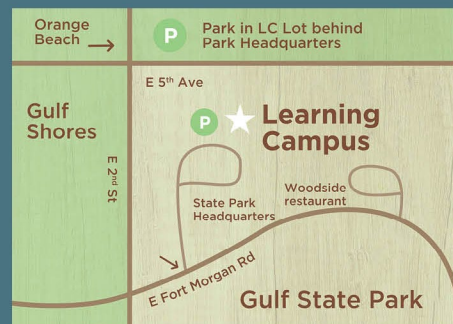

1:00 PM - 2:00 PM Discovering Sea Turtles / All Ages / Free – Discover the amazing Sea Turtles found in the Gulf of Mexico and who nest on the beaches in Alabama. Learn about the exciting work done by the volunteers of “Share the Beach” as they search for nests along the Alabama Gulf coast and monitor the hatching of sea turtle nests.

WEDNESDAY, November 9

1:00 PM - 2:00 PM Race to the Moon / All Ages / Free – The greatest exploration of our Moon began with NASA’s *Apollo* Program in the late 1960’s. Now, 50 years later, NASA has launched the sister program, *Artemis*, to land the first woman on the Moon by 2024. You will journey back in time to the beginning of space exploration and conclude with what the future may hold.

THURSDAY, November 10

1:00 PM - 2:00 PM Dolphins of Alabama / All Ages / Free – Come to the *Learning Campus* to learn about the different species of dolphins found in the Gulf of Mexico and how these intelligent and captivating mammals survive in their marine environment.

FRIDAY, November 11

9:00 AM - 10:00 AM Guided Pier Walk / All Ages / \$2:00 per person – Join our Naturalists as they guide you on an exclusive tour of the Pier. Learn all about the history and excitement of this resilient landmark! FEES - \$3 per vehicle to park at the pier for two hours. If you are staying at the Campground, Learning Campus, and Cabin/Cottage, parking is free. \$2 sightseeing fee per person to walk on the Pier; if you’re an overnight guest at the Park sightseeing is free. Please visit the concession stand to purchase/pick up your pier sightseeing wristbands and meet at the picnic tables across from the tackle shop (Weather dependent).