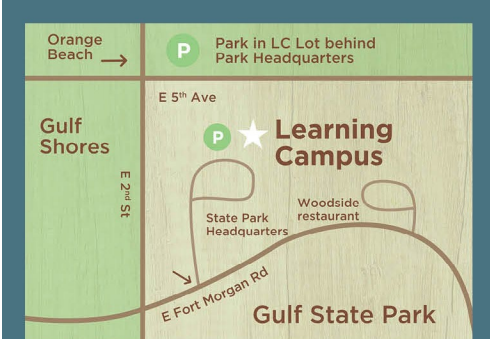

TUESDAY, December 13

1:00 PM - 2:00 PM *What Animals Leave Behind / All Ages / Free* – Tracks, scat, feathers, and more! Traces of animals are left all over the park. We’ll learn about what they leave behind and take a short walk to try and find some!

WEDNESDAY, December 14

1:00 PM - 2:00 PM *Pirates of Perdido Bay / All Ages / Free* – Come to the *Learning Campus* to hear exciting tales of the local pirates who traversed the Gulf of Mexico in search of treasure!

THURSDAY, December 15

1:00 PM - 2:00 PM *Serene Sirens / All Ages / Free* – Manatees, sea cows, mermaids – these majestic marine mammals have been known by many names. Come to the *Learning Campus* to learn about these fascinating marine herbivores.

FRIDAY, December 16

9:00 AM - 10:00 AM *Guided Pier Walk / All Ages / $2.00 per person* – Join our Naturalists as they guide you on an exclusive tour of the Pier. Learn all about the history and excitement of this resilient landmark! FEES - $3 per vehicle to park at the pier for two hours. If you are staying at the Campground, Learning Campus, and Cabin/Cottage, parking is free. $2 sightseeing fee per person to walk on the Pier; if you’re an overnight guest at the Park, sightseeing is free. Please visit the concession stand to purchase/pick up your pier sightseeing wristbands and meet at the picnic tables across from the tackle shop (Weather dependent).

20249A State Park Rd
Gulf Shores, AL 36542

Email: info@learningcampusgsp.com
Call: (251) 923-3101